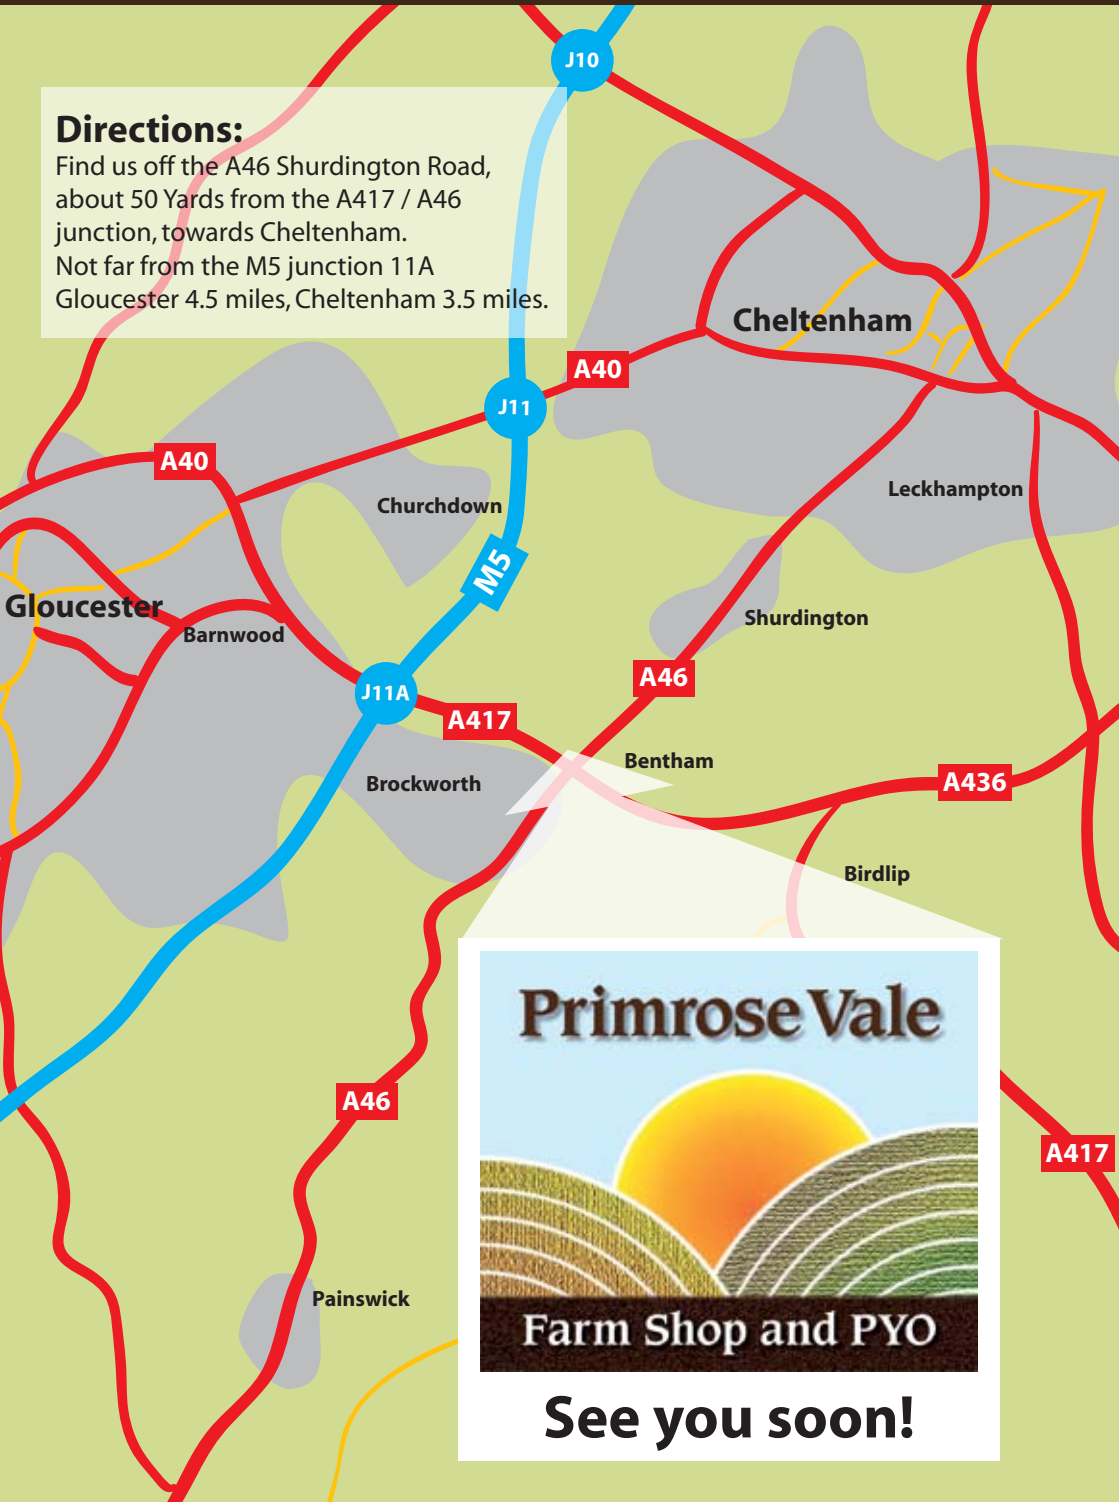

How to find us...

Directions:

Find us off the A46 Shurdington Road, about 50 Yards from the A417 / A46 junction, towards Cheltenham.
Not far from the M5 junction 11A
Gloucester 4.5 miles, Cheltenham 3.5 miles.

Primrose Vale

Farm Shop and PYO

See you soon!