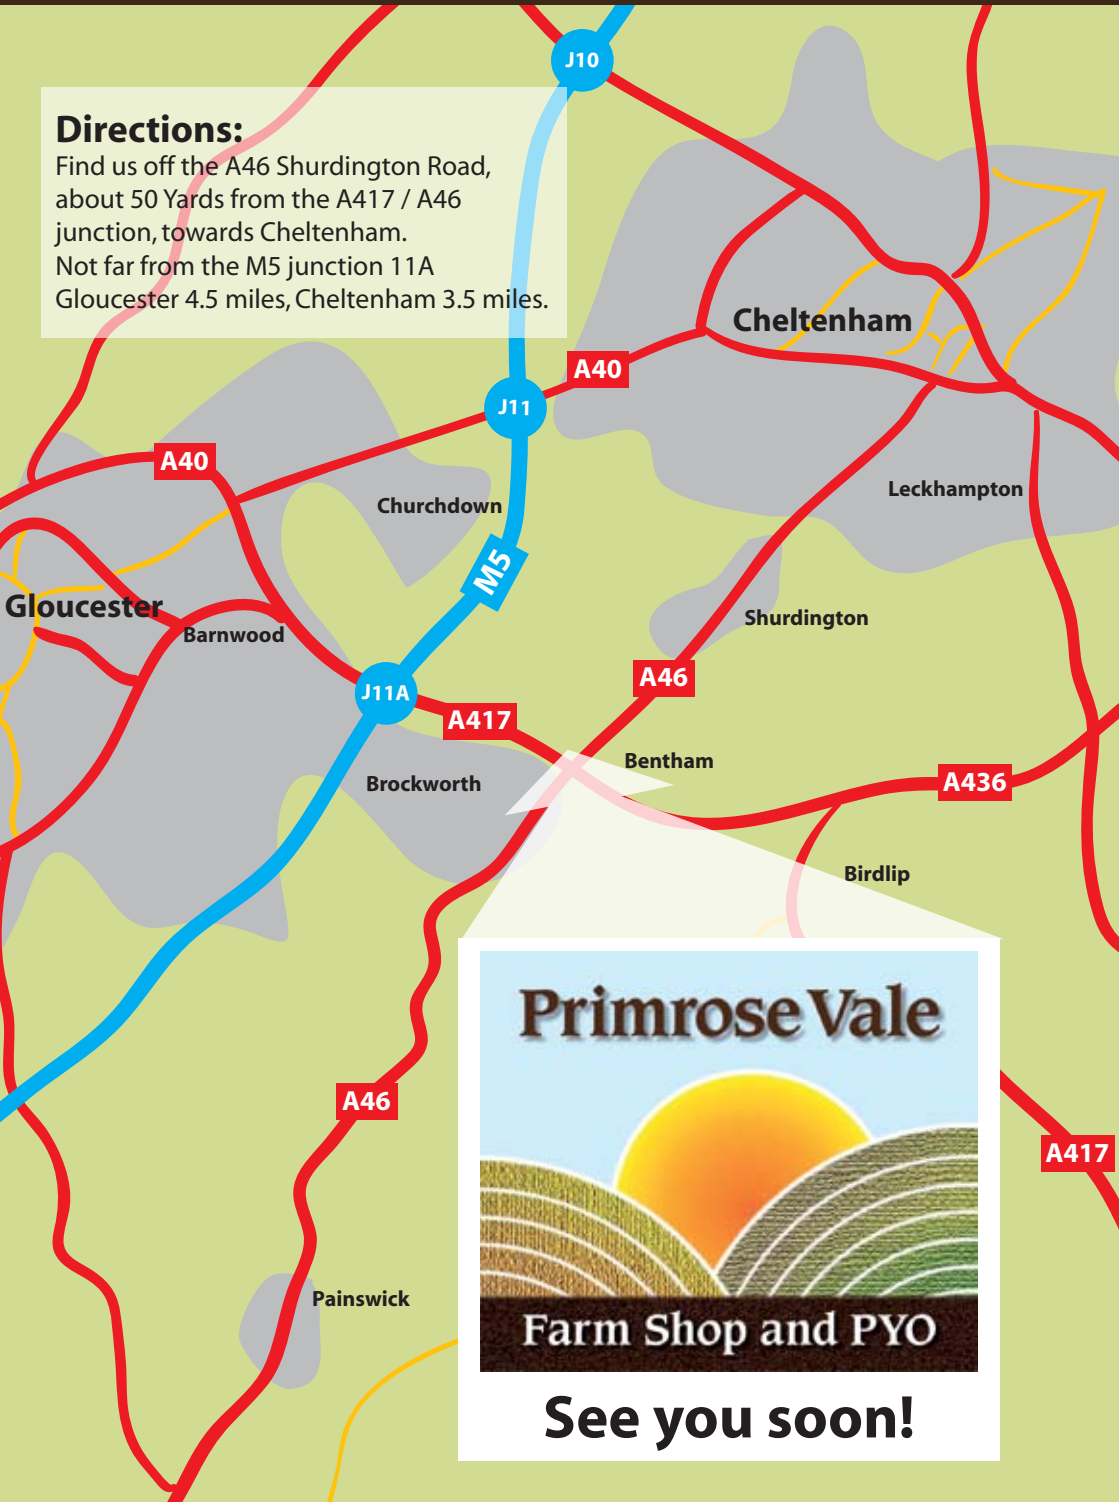

# How to find us...

## Directions:

Find us off the A46 Shurdington Road, about 50 Yards from the A417 / A46 junction, towards Cheltenham.  
Not far from the M5 junction 11A  
Gloucester 4.5 miles, Cheltenham 3.5 miles.

**Primrose Vale**